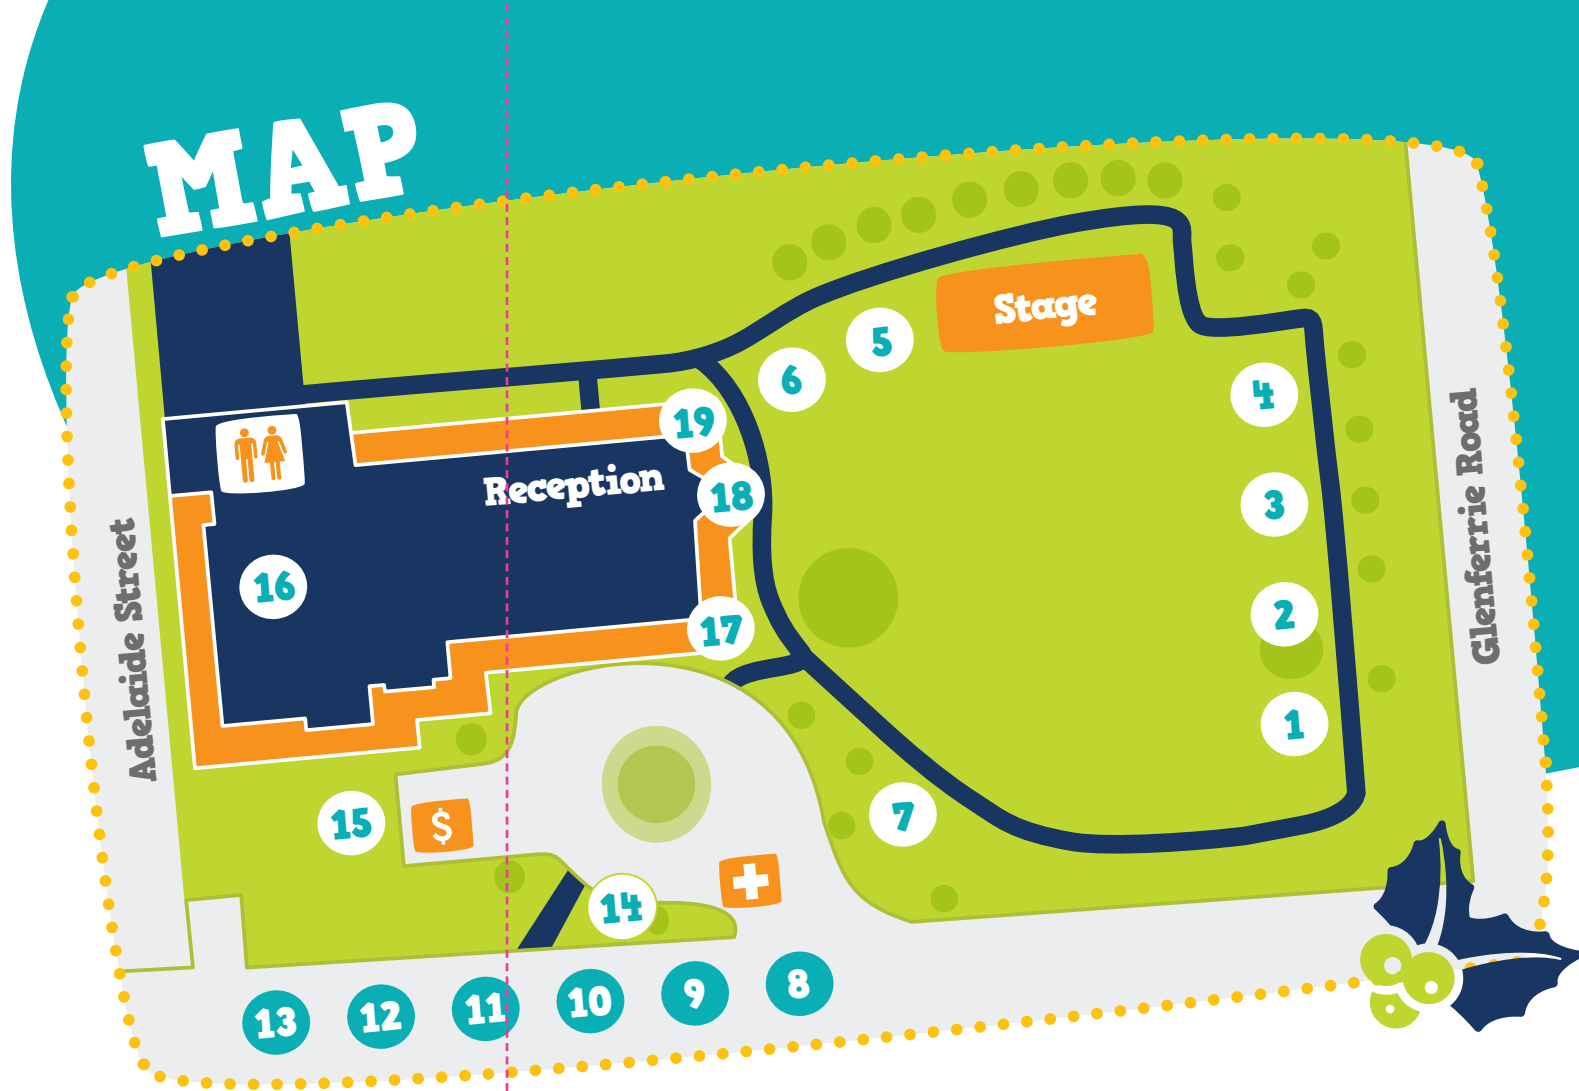

 Please be considerate of the beautiful gardens and use the rubbish bins provided. We encourage patrons not to smoke on the grounds. Thank you.

Very Special Kids 

FAIR

SATURDAY 21 NOVEMBER 9AM-3PM
321 GLENFERRIE RD MALVERN

vsk.org.au

Entertainment

Main Stage

- 9.00am**
Welcome to the Fair
- 10.00am**
Music Therapy Session – learn from our resident therapist Amy
- 11.00am**
Peppa Pig Show
- 11.30am**
Australian Reptile Show
- 12.00pm**
Handball Competition
- 1.00pm**
Peppa Pig Show
- 1.30pm**
Un-Limited Duo
- 2.30pm**
DJ Benny B

Roving

- 9.00am to 3.00pm**
Fairies
- 9.00am to 11.00am**
Balloonologist
- 10.00am to 1.00pm**
Snout piggy mascot

Santa Photos

- 10.00am to 2.00pm**
\$10 with a free gift for each child

MAP

- 1** Fresh Flowers
- 2** Wine Lucky Dip and Raffle
- 3** Art 4 Kids - Beautiful homemade children's nursery bedding and other goodies
- 4** Toys, Homewares & Christmas Decorations
- 5** Italian Food - Fresh pasta, homemade arancini balls and pizza
- 6** Massages
- 7** Garden
- 8** Kids Corner - Face painting, craft activities, lucky dip, balloons, Zodo the Clown
- 9** Fruit & Vegetables
- 10** Souvlaki
- 11** Greek Food - Authentic homemade food from AHEPA
- 12** Grill'd
- 13** Gourmet BBQ
- 14** Pancakes
- 15** Kids Activities Area - Bungy trampolines, animal farm and fire truck
- 16** Cakes, Jams & Preserves
- 17** Silent Auction
- 18** Santa Photos
- 19** Coffee and Devonshire Tea
- +** First Aid
- \$** ATM